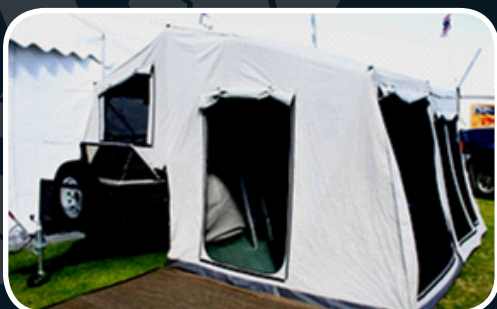

campers on the RUN

Leading the Way Into Adventure

ESTABLISHED SINCE
2004
MVDL 17557

Showroom: Unit 5, 10 McElligott Court,
Canning Vale WA 6155

Postal Address: PO Box 1701
Canning Vale WA 6970

Email: info@campersontherun.com.au

Web: www.campersontherun.com.au

Phone: 08 9256 3450

Mobile: 0417 332 247

Fax: 08 9456 3470

Challenge
Camper Trailers Pty Ltd

Off Road – 'COASTAL DRIFTER' Package

Standard Trailer & Tent Features as per current brochure **INCLUDING:**

- 7' X 4' Steel construction trailer
- 500mm High Sides
- 50mm Trailer Ball Coupling
- Trailer colour – Charcoal Grey
- Mechanical Drum Brakes
- Gas Strutted lifting Bed Base
- Side Access Hatch
- Tailgate with Compression Latch
- Fully Dust Sealed
- Rear Stabiliser Legs
- Solid Jockey Wheel
- Aluminium Checkerplate Toolbox
- 3 X New Tyres & Rims
- 3 X jerry Can Holders
- 1 X 4.5kg LPG Gas Bottle Holder
- 13oz Ripstop Grey Canvas
- 7Ft Fully Enclosed Awning with 4 windows /
  1 Door / Floor
- Queen Size Innerspring Mattress
- Zippered PVC Weather Cover
- Aluminium Bed Base
- Mesh Stoneguard to front of trailer
- Access Ladder to Bed
- 70 Ltr Water Tank
- Kitchen with 2 Burner Stove/Basin & Water Pump
- 12v Electrical inc. Battery Charger & 2 Fluro Lights
- Registration, transport & pre-delivery

Contact the Sales Team at COTR for the current price.

*Price includes GST *Other Options Available at additional cost – see brochure

*Collection from Canning Vale *Finance available to approved customers